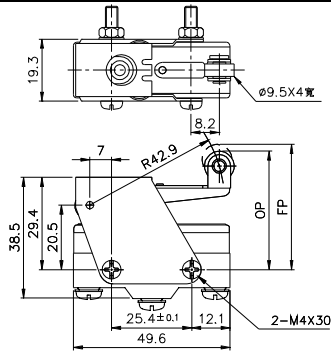

OPERATION CHARACTERISTICS

Type	TM-1401	TM-1501
OF Max.	500g	600g
RF Min.	170g	300g
PT Max.	5mm	3mm
OT Min.	12.7mm	6mm
MD Max.	2.2mm	2mm
FP Max.	44.5±1.6mm	41±1.6mm
OP	40.4±1.6mm	40.4±1.6mm

DIMENSIONS

TM-1401

TM-1501

TAP-Y

TAP-Z

TAP-X