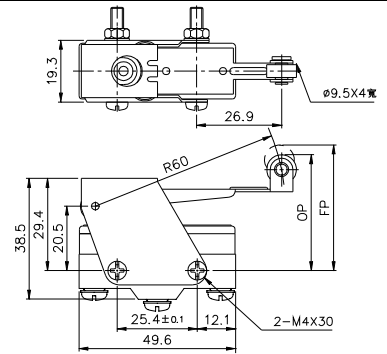

OPERATION CHARACTERISTICS

Type	TM-1401	TM-1501
OF Max.	500g	600g
RF Min.	170g	300g
PT Max.	5mm	3mm
OT Min.	12.7mm	6mm
MD Max.	2.2mm	2mm
FP Max.	44.5±1.6mm	41±1.6mm
OP	40.4±1.6mm	40.4±1.6mm

DIMENSIONS

TM-1401

TM-1501

TAP-Y

TAP-Z

TAP-X