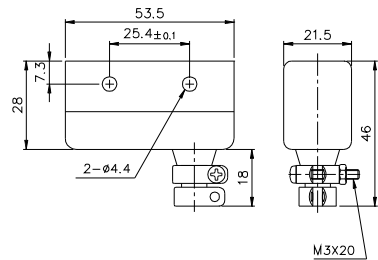

OPERATION CHARACTERISTICS

Type	TM-1401	TM-1501
OF Max.	500g	600g
RF Min.	170g	300g
PT Max.	5mm	3mm
OT Min.	12.7mm	6mm
MD Max.	2.2mm	2mm
FP Max.	44.5±1.6mm	41±1.6mm
OP	40.4±1.6mm	40.4±1.6mm

DIMENSIONS

TM-1401

TM-1501

TAP-Y

TAP-Z

TAP-X