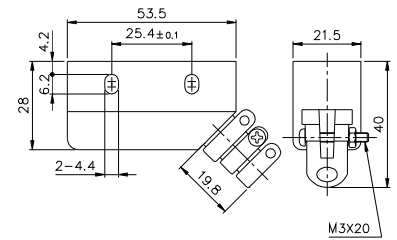

OPERATION CHARACTERISTICS

Type	TM-1401	TM-1501
OF Max.	500g	600g
RF Min.	170g	300g
PT Max.	5mm	3mm
OT Min.	12.7mm	6mm
MD Max.	2.2mm	2mm
FP Max.	44.5±1.6mm	41±1.6mm
OP	40.4±1.6mm	40.4±1.6mm

DIMENSIONS

TM-1401

TM-1501

TAP-Y

TAP-Z

TAP-X