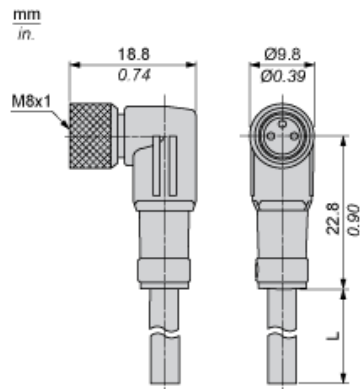

Main

Range of product	Telemecanique Cabling components
Accessory / separate part category	Cabling accessory
Accessory / separate part type	Pre-wired connectors
Series name	General purpose

Complementary

Electrical connection	Elbowed female connector M8, 3 pins
Cable connector fixing	Screw-on
Collar material	Metal
Status LED	Without
Cable length	5 m
Cable outer diameter	5.2 mm
Cable composition	3 x 0.34 mm ²
Wire insulation material	PUR
[Ue] rated operational voltage	60 V AC 75 V DC
[In] rated current	4 A
Contact resistance	5000 µOhm
Minimum insulating resistance	1 GΩ
Net weight	0.12 kg

Packing Units

Unit Type of Package 1	PCE
Number of Units in Package 1	1
Package 1 Height	2.8 cm
Package 1 Width	24.2 cm
Package 1 Length	29.4 cm
Package 1 Weight	126.0 g
Unit Type of Package 2	S02
Number of Units in Package 2	20
Package 2 Height	15 cm
Package 2 Width	30 cm

Package 2 Length	40 cm
Package 2 Weight	2.878 kg
Unit Type of Package 3	P06
Number of Units in Package 3	320
Package 3 Height	77 cm
Package 3 Width	80 cm
Package 3 Length	60 cm
Package 3 Weight	54.548 kg

Contractual warranty

Warranty	18 months
----------	-----------

Dimensions

L : Length of cable

Connections and Schemes

Connector

BU : Blue
BN : Brown
BK : Black