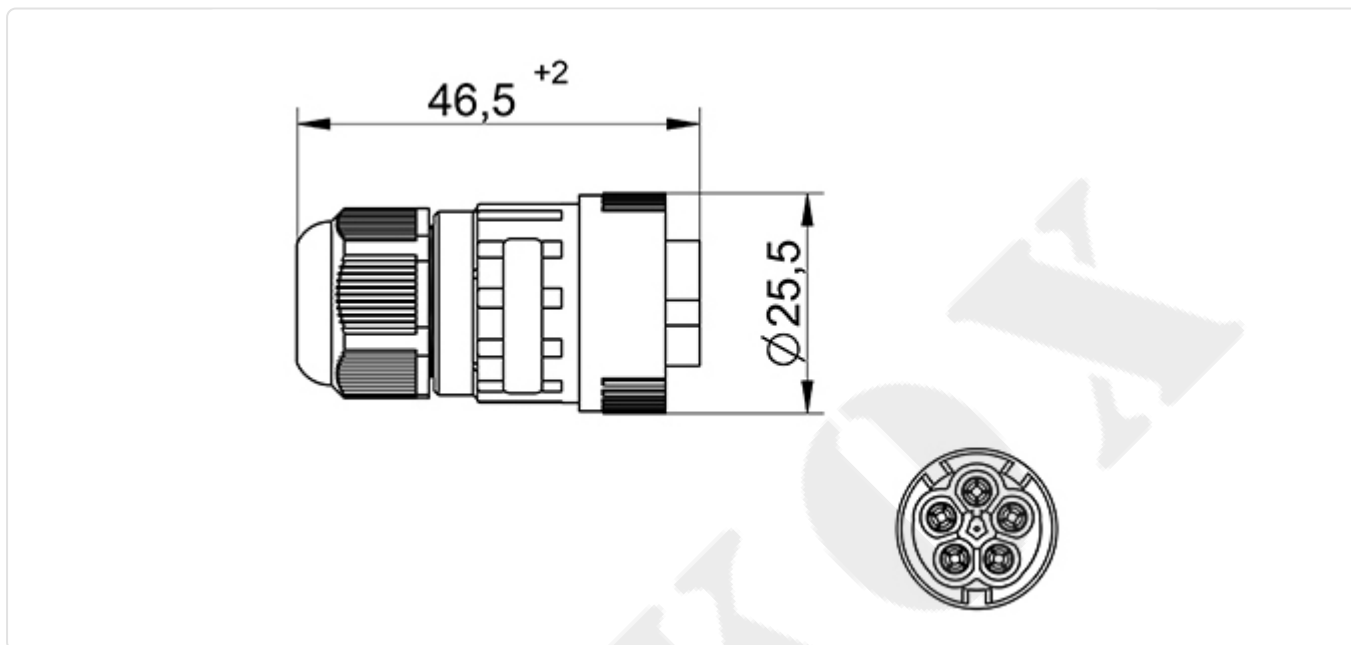

## WP5/M Plug connector IP68

Plug connector IP68

**Connection capacity:**

- Solid cable: 0,5 mm<sup>2</sup> / 1,5 mm<sup>2</sup>
- Flexible cable: 1,0 mm<sup>2</sup> / 1,5 mm<sup>2</sup>

**Voltage:** 450V

**Temperature:** -40°C +85°C

**Constructive:**

- Cable seals included Ø9,5mm, Ø11,5mm, Ø12,5mm.

**Intensity:** 15A

**Poles:** 4P+T

**Type:** Pluggable inline