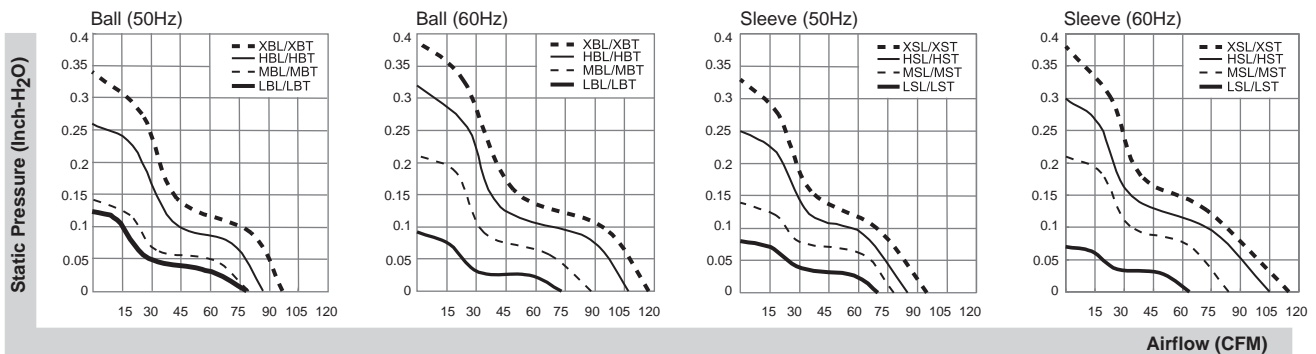

■ Air Flow-Static Pressure Characteristics