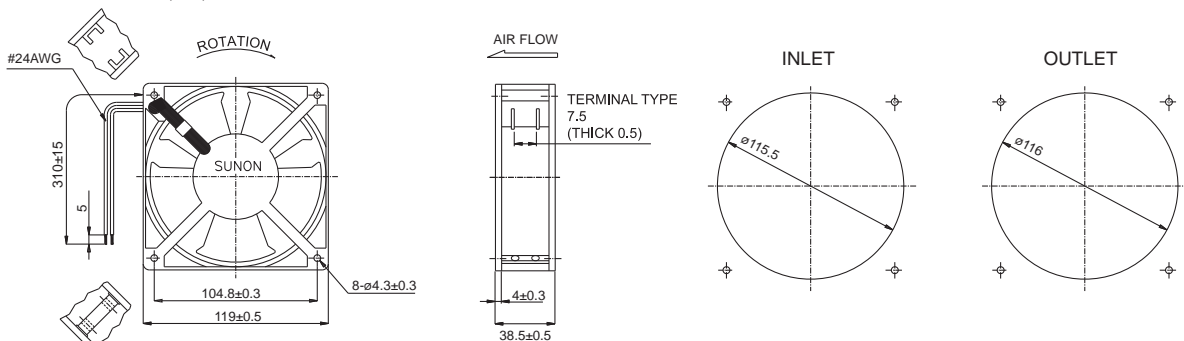

■ External dimensions(mm)

*All model could be customized. Please contact with Sunon Sales.

*Specifications are subject to change without notice. Please Visit SUNON website at <http://www.sunon.com> for update information.