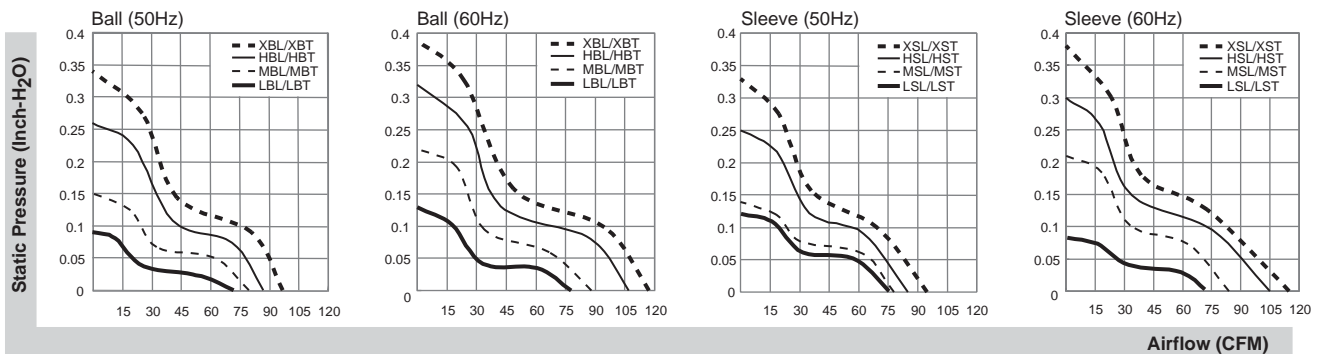

■ Air Flow-Static Pressure Characteristics