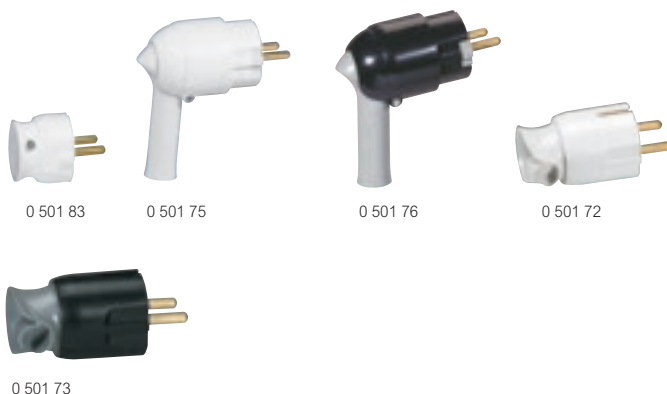

## Rubber single-socket plugs and extensions - German standard

Pack	Cat.Nos		German standard plugs - 16 A
25	Bulk 0 504 51	Gencod labelling 0 501 81	For the supply of class II devices 2 x 1.5 mm <sup>2</sup> max. cable ● Black - straight outlet

Pack	Cat.Nos		German standard plugs 16 A - IK 08 and extensions
10	Bulk 0 503 42	Gencod labelling 0 501 96	Screw terminals H07 RNF 3G 2.5 mm <sup>2</sup> max. cable ● Black
10	0 503 40		<b>Plugs</b> Screw cable grip - IP 44 Robust gland-type cable grip which guarantees weatherproofing and tightening without tools. Optimum hold with traction of the cable grip: 30 kg at 2,5 mm <sup>2</sup> max. IP 44 + cable gland
10	0 502 52	0 969 29	Side outlet with ring. Screw cable grip
10	0 503 43	0 501 97	<b>Extensions</b> Screw cable grip - IP 44
10	0 503 44	0 501 98	Screw cable grip - IP 44 with cap closed or plugs Cat.Nos 0 503 40/42 inserted
10	0 503 41		Robust gland-type cable grip which guarantees weatherproofing and tightening without tools. Optimum hold with traction of the cable grip: 30 kg at 2,5 mm <sup>2</sup> max.
5	0 513 66		3 x 2P+E outlets - IP 44 with caps closed
5	0 513 69		3 x 2P+E outlets - IP 44 with caps closed or plugs Cat.Nos 0 503 40/42 inserted

### 2P plugs and extensions - with extraction ring

Pack	Cat.Nos		6 A
30	Gencod labelling 0 501 62		○ Plug - White
15	0 501 66		○ Extension - White
30	0 501 63		● Plug - Black
30	0 501 64		● Plug - Bronze
30	0 501 65		● Plug - Aluminium
30	0 503 12		<b>10 A</b> ○ Plug - White
30	0 503 14		● Plug - Black
30	0 503 13		● Plug - Bronze
15	0 503 05		○ Extension - White
15	0 503 06		● Extension - Black

### 2P+E extension - 16 A - side outlet

Pack	Cat.Nos		○ White/Grey
4	Sleeve 0 501 99		Removable accessory packaging enabling attachment