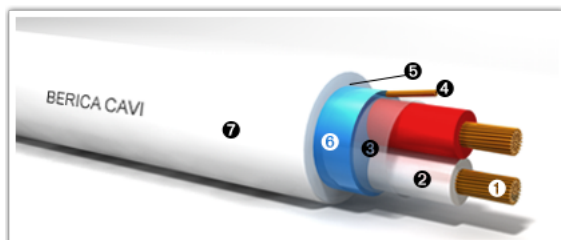

ALARM WHITE

Cables for security systems, Al/Pet tape screen, fire retardant and low halogens emission.

1. Conductor
2. Insulation
3. Assembling
4. Drain wire
5. Stripping wire
6. Screen
7. Sheath

**CEI UNEL
36762**

APPLICATION: Used in electronic control equipment and for detection of signals from intrusion detection systems.

INSTALLATION: For fixed indoor installations in dry or wet environments and temporarily outdoor. They can be installed on platforms, pipes, conduits and similar systems. They can be laid together with power cables with marking both 450/750V and 0.6 / 1 kV used for systems with a nominal voltage to ground (U₀) up to 400 V.

| FEATURES | DESCRIPTION | STANDARD |
|------------------------|---|--|
| Conductors: | annealed red copper | CEI EN 60228 (Tab 9) |
| Insulation: | PVC , quality R2 | CEI EN 50363 |
| Cores colour: | alarm colours (Tab 1) - Red-Black (power supply) | |
| Assembling: | Pet tape | |
| Drain wire: | annealed red copper | |
| Screen: | Al/Pet tape | |
| Stripping wire: | Pet | |
| Sheath: | PVC, quality TM2 | CEI EN 50363 |
| Sheath colour: | white RAL 9010 | |
| Fire retardant: | | CEI 20-22/II |
| Flame retardant: | | CEI EN 60332-1-2 |
| Low halogens emission: | (< 22 %) | CEI EN 50267-2-1 - IEC 60754-1 |
| DC resistance: | | CEI EN 60228 (Tab 9) |
| Testing voltage: | 2000 V | |