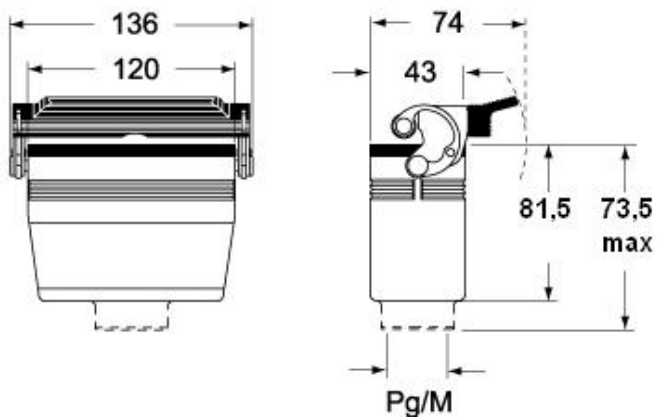

Technical data

IP degree of protection	IP66 (and IP69 DIN 40050 - 9)
--------------------------------	-------------------------------

Further technical details

Weight	275,00 g
Operating temperature range (min, max)	-40°C...+125°C

EAN13 code	8015747024785
-------------------	---------------

Packaging Information

Packaging length	240,00 mm
Packaging height	150,00 mm
Packaging width	195,00 mm
Packaging weight	2,99 kg
Packaging volume	7,02 dm ³
Packaging description	Carton box
Packaging quantity	10 Pcs
Packaging EAN code	8015747024792
Sub-packaging weight	1,50 kg
Sub-packaging description	Carton box
Sub-packaging quantity	5 Pcs
Sub-packaging EAN barcode	8015747024808

Part number

CHV 24 LG

Catalogue drawings

CHO L (CAO L) - MHO L [MAO L]
CHV L [CAV L] - MHV L (MAV L)

CHV LG (CAV LG), MHV LG (MAV LG) [MFV LG]

Notes

Dimensions shown in mm are not binding and may be changed without notice.