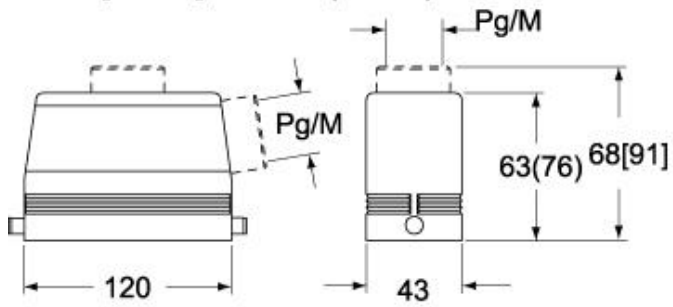

Technical data

IP degree of protection	IP66 (and IP69 DIN 40050 - 9)
--------------------------------	-------------------------------

Further technical details

Weight	275,00 g
Operating temperature range (min, max)	-40°C...+125°C

EAN13 code	8015747024785
-------------------	---------------

Packaging Information

Packaging length	240,00 mm
Packaging height	150,00 mm
Packaging width	195,00 mm
Packaging weight	2,99 kg
Packaging volume	7,02 dm ³
Packaging description	Carton box
Packaging quantity	10 Pcs
Packaging EAN code	8015747024792
Sub-packaging weight	1,50 kg
Sub-packaging description	Carton box
Sub-packaging quantity	5 Pcs
Sub-packaging EAN barcode	8015747024808

Part number

CHV 24 LG

Catalogue drawings

CHO L (CAO L) - MHO L [MAO L]
CHV L [CAV L] - MHV L (MAV L)

CHV LG (CAV LG), MHV LG (MAV LG) [MFV LG]

Notes

Dimensions shown in mm are not binding and may be changed without notice.