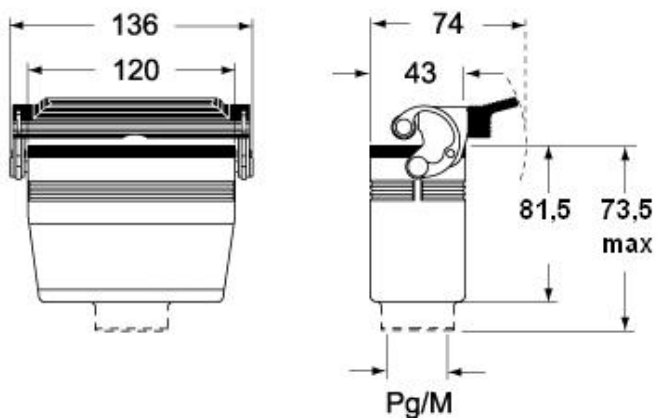

Part number

CHV 24 L

Hood, C-TYPE series, with 2 pegs, Pg21 top cable entry, size "104.27"

Product description		Material properties	
Product type	Hood	Colour	RAL 7040 grey
Series	C-TYPE	RoHs conformity	Compliant
Closing type	With 2 pegs	China RoHs - EFUP	E
Size	Size "104.27"	REACH SVHC substances	No
Cable entry	Top cable entry Pg21	Approvals / Standards	
Technical data		Certifications	DNV, BV
IP degree of protection	IP65 / IP66 / IP69	UL	ECBT2
Further technical details		cUL	ECBT8
Weight	182,50 g	General ordering information	
Operating temperature range (min, max)	-40°C...+125°C	EAN13 code	8015747024730
		Packaging Information	
		Packaging length	255,00 mm
		Packaging height	150,00 mm
		Packaging width	180,00 mm
		Packaging weight	1,96 kg
		Packaging volume	6,89 dm ³
		Packaging description	Carton box
		Packaging quantity	10 Pcs
		Packaging EAN code	8015747024747
		Sub-packaging weight	0,98 kg
		Sub-packaging description	Plastic packaging
		Sub-packaging quantity	5 Pcs
		Sub-packaging EAN barcode	8015747024754

Part number

CHV 24 L

Catalogue drawings

CHO L (CAO L) - MHO L [MAO L]

CHV L [CAV L] - MHV L (MAV L)

CHV LG (CAV LG), MHV LG (MAV LG) [MFV LG]

Notes

Dimensions shown in mm are not binding and may be changed without notice.