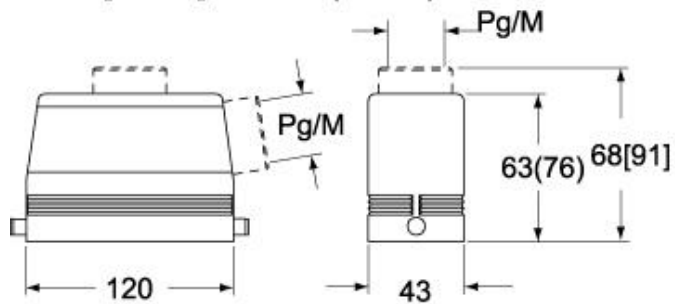

Part number

CHV 24 L

Hood, C-TYPE series, with 2 pegs, Pg21 top cable entry, size "104.27"

Product description		Material properties	
Product type	Hood	Colour	RAL 7040 grey
Series	C-TYPE	RoHs conformity	Compliant
Closing type	With 2 pegs	China RoHs - EFUP	E
Size	Size "104.27"	REACH SVHC substances	No
Cable entry	Top cable entry Pg21	Approvals / Standards	
Technical data		Certifications	DNV, BV
IP degree of protection	IP65 / IP66 / IP69	UL	ECBT2
Further technical details		cUL	ECBT8
Weight	182,50 g	General ordering information	
Operating temperature range (min, max)	-40°C...+125°C	EAN13 code	8015747024730
		Packaging Information	
		Packaging length	255,00 mm
		Packaging height	150,00 mm
		Packaging width	180,00 mm
		Packaging weight	1,96 kg
		Packaging volume	6,89 dm ³
		Packaging description	Carton box
		Packaging quantity	10 Pcs
		Packaging EAN code	8015747024747
		Sub-packaging weight	0,98 kg
		Sub-packaging description	Plastic packaging
		Sub-packaging quantity	5 Pcs
		Sub-packaging EAN barcode	8015747024754

Part number

CHV 24 L

Catalogue drawings

CHO L (CAO L) - MHO L [MAO L]

CHV L [CAV L] - MHV L (MAV L)

CHV LG (CAV LG), MHV LG (MAV LG) [MFV LG]

Notes

Dimensions shown in mm are not binding and may be changed without notice.