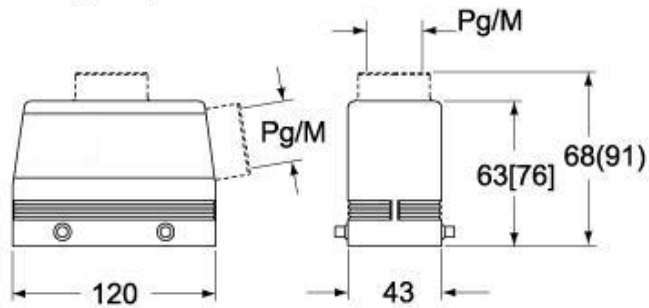

Technical data

IP degree of protection	IP66 (and IP69 DIN 40050 - 9)
--------------------------------	-------------------------------

Further technical details

Weight	175,00 g
Operating temperature range (min, max)	-40°C...+125°C

EAN13 code	8015747024648
-------------------	---------------

Packaging Information

Packaging length	305,00 mm
Packaging height	180,00 mm
Packaging width	275,00 mm
Packaging weight	3,68 kg
Packaging volume	15,10 dm ³
Packaging description	Carton box
Packaging quantity	20 Pcs
Packaging EAN code	8015747024655
Sub-packaging weight	0,92 kg
Sub-packaging description	Plastic packaging
Sub-packaging quantity	5 Pcs
Sub-packaging EAN barcode	8015747024662

Part number

CHV 24

Catalogue drawings

**CHO [CAO] CHV (CAV) - MHO [MAO]
MHV (MAV)**

CHV G (CAV G) - MHV G (MAV G) - [MFV G]

Notes

Dimensions shown in mm are not binding and may be changed without notice.