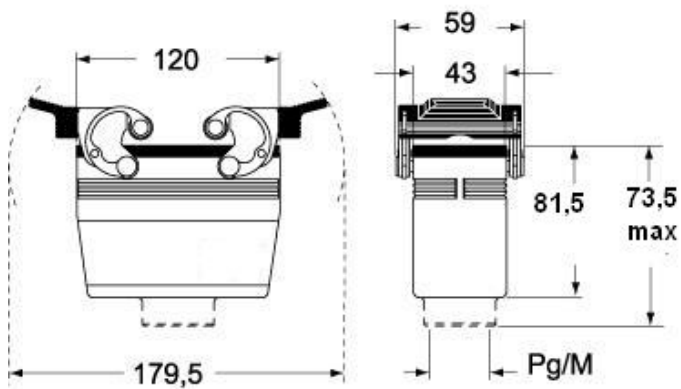

Technical data

IP degree of protection	IP66 (and IP69 DIN 40050 - 9)
--------------------------------	-------------------------------

Further technical details

Weight	175,00 g
Operating temperature range (min, max)	-40°C...+125°C

EAN13 code	8015747024648
-------------------	---------------

Packaging Information

Packaging length	305,00 mm
Packaging height	180,00 mm
Packaging width	275,00 mm
Packaging weight	3,68 kg
Packaging volume	15,10 dm ³
Packaging description	Carton box
Packaging quantity	20 Pcs
Packaging EAN code	8015747024655
Sub-packaging weight	0,92 kg
Sub-packaging description	Plastic packaging
Sub-packaging quantity	5 Pcs
Sub-packaging EAN barcode	8015747024662

Part number

CHV 24

Catalogue drawings

**CHO [CAO] CHV (CAV) - MHO [MAO]
MHV (MAV)**

CHV G (CAV G) - MHV G (MAV G) - [MFV G]

Notes

Dimensions shown in mm are not binding and may be changed without notice.