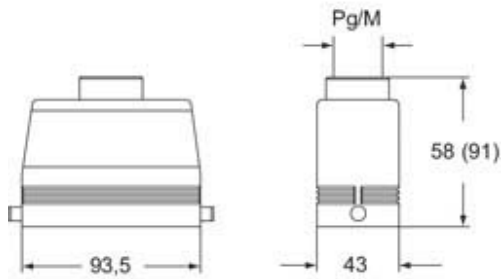

Technical data

IP degree of protection	IP66 (and IP69 DIN 40050 - 9)
--------------------------------	-------------------------------

Further technical details

Weight	140,50 g
Operating temperature range (min, max)	-40°C...+125°C

EAN13 code	8015747024525
-------------------	---------------

Packaging Information

Packaging length	225,00 mm
Packaging height	130,00 mm
Packaging width	150,00 mm
Packaging weight	1,50 kg
Packaging volume	4,39 dm ³
Packaging description	Carton box
Packaging quantity	10 Pcs
Packaging EAN code	8015747024532
Sub-packaging weight	0,75 kg
Sub-packaging description	Plastic packaging
Sub-packaging quantity	5 Pcs
Sub-packaging EAN barcode	8015747024549

Part number

CHV 16 L

Catalogue drawings

Notes

Dimensions shown in mm are not binding and may be changed without notice.
