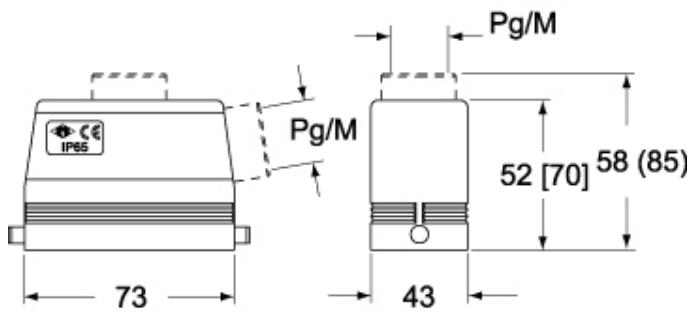

Part number

CHV 10 LG

Hood, C-TYPE series, with 1 lever, Pg16 top cable entry, size "57.27"

Product description		Material properties	
Product type	Hood	Colour	RAL 7040 grey
Series	C-TYPE	RoHs conformity	Compliant
Closing type	With 1 lever	China RoHs - EFUP	E
Size	Size "57.27"	REACH SVHC substances	No
Cable entry	Top cable entry Pg16	Approvals / Standards	
Technical data		Certifications	DNV-GL, BV
IP degree of protection	IP66 (and IP69 DIN 40050 - 9)	UL	ECBT2
Further technical details		cUL	ECBT8
Weight	200,00 g	General ordering information	
Operating temperature range (min, max)	-40°C...+125°C	EAN13 code	8015747024365
		Packaging Information	
		Packaging weight	2,05 kg
		Packaging volume	4,82 dm ³
		Packaging description	Carton box
		Packaging quantity	10 Pcs
		Packaging EAN code	8015747024372
		Sub-packaging weight	1,03 kg
		Sub-packaging description	Carton box
		Sub-packaging quantity	5 Pcs
		Sub-packaging EAN barcode	8015747024389

Part number

CHV 10 LG

Catalogue drawings

CHO L (CAO) MHO L [MAO L]
CHV L [CAV L] MHV L (MAV L)

CHV L (CAV LG), MHV LG (MAV LG) [MFV LG]

Notes

Dimensions shown in mm are not binding and may be changed without notice.