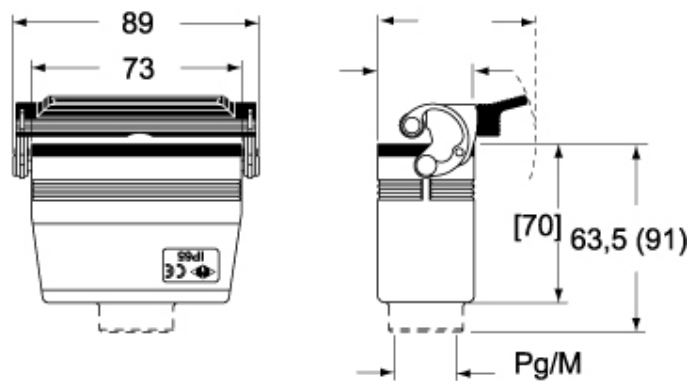

Part number

CHV 10 LG

Hood, C-TYPE series, with 1 lever, Pg16 top cable entry, size "57.27"

Product description		Material properties	
Product type	Hood	Colour	RAL 7040 grey
Series	C-TYPE	RoHs conformity	Compliant
Closing type	With 1 lever	China RoHs - EFUP	E
Size	Size "57.27"	REACH SVHC substances	No
Cable entry	Top cable entry Pg16	Approvals / Standards	
Technical data		Certifications	DNV-GL, BV
IP degree of protection	IP66 (and IP69 DIN 40050 - 9)	UL	ECBT2
Further technical details		cUL	ECBT8
Weight	200,00 g	General ordering information	
Operating temperature range (min, max)	-40°C...+125°C	EAN13 code	8015747024365
		Packaging Information	
		Packaging weight	2,05 kg
		Packaging volume	4,82 dm ³
		Packaging description	Carton box
		Packaging quantity	10 Pcs
		Packaging EAN code	8015747024372
		Sub-packaging weight	1,03 kg
		Sub-packaging description	Carton box
		Sub-packaging quantity	5 Pcs
		Sub-packaging EAN barcode	8015747024389

Part number

CHV 10 LG

Catalogue drawings

CHO L (CAO) MHO L [MAO L]
CHV L [CAV L] MHV L (MAV L)

CHV L (CAV LG), MHV LG (MAV LG) [MFV LG]

Notes

Dimensions shown in mm are not binding and may be changed without notice.