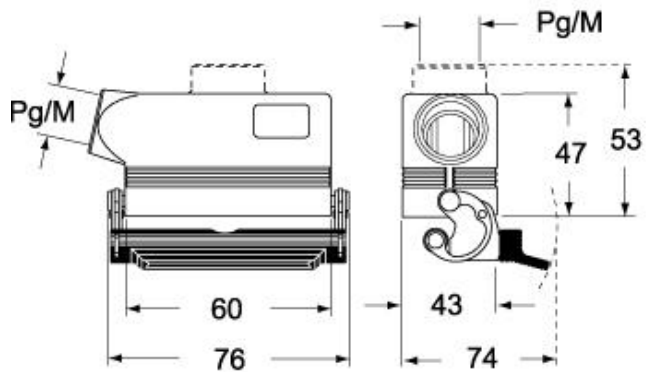

Technical data

IP degree of protection	IP66 (and IP69 DIN 40050 - 9)
--------------------------------	-------------------------------

Further technical details

Weight	155,00 g
Operating temperature range (min, max)	-40°C...+125°C

EAN13 code	8015747024228
-------------------	---------------

Packaging Information

Packaging length	160,00 mm
Packaging height	130,00 mm
Packaging width	270,00 mm
Packaging weight	1,73 kg
Packaging volume	5,62 dm ³
Packaging description	Carton box
Packaging quantity	10 Pcs
Packaging EAN code	8015747024235
Sub-packaging weight	0,87 kg
Sub-packaging description	Carton box
Sub-packaging quantity	5 Pcs
Sub-packaging EAN barcode	8015747024242

Part number

CHV 06 LG

Catalogue drawings

CHO LX CHV LX - MHO LX MHV LX

CHV LG (CAV LG), MHV LG (MAV LG) [MFV LG]

CHO L (CAO L) - MHO (MAO/MFO/MFV L) MHV L [MAV L]

Notes

Dimensions shown in mm are not binding and may be changed without notice.