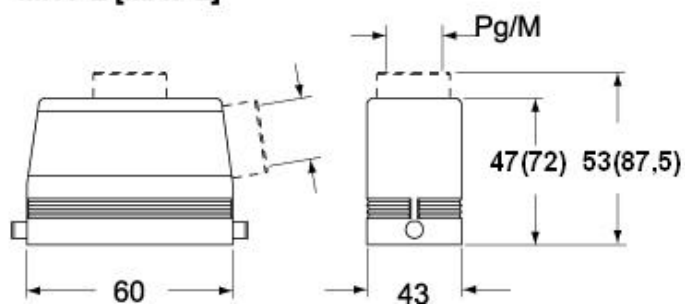

Technical data

IP degree of protection	IP66 (and IP69 DIN 40050 - 9)
--------------------------------	-------------------------------

Further technical details

Weight	155,00 g
Operating temperature range (min, max)	-40°C...+125°C

EAN13 code	8015747024228
-------------------	---------------

Packaging Information

Packaging length	160,00 mm
Packaging height	130,00 mm
Packaging width	270,00 mm
Packaging weight	1,73 kg
Packaging volume	5,62 dm ³
Packaging description	Carton box
Packaging quantity	10 Pcs
Packaging EAN code	8015747024235
Sub-packaging weight	0,87 kg
Sub-packaging description	Carton box
Sub-packaging quantity	5 Pcs
Sub-packaging EAN barcode	8015747024242

Part number

CHV 06 LG

Catalogue drawings

CHO LX CHV LX - MHO LX MHV LX

CHV LG (CAV LG), MHV LG (MAV LG) [MFV LG]

CHO L (CAO L) - MHO (MAO/MFO/MFV L) MHV L [MAV L]

Notes

Dimensions shown in mm are not binding and may be changed without notice.