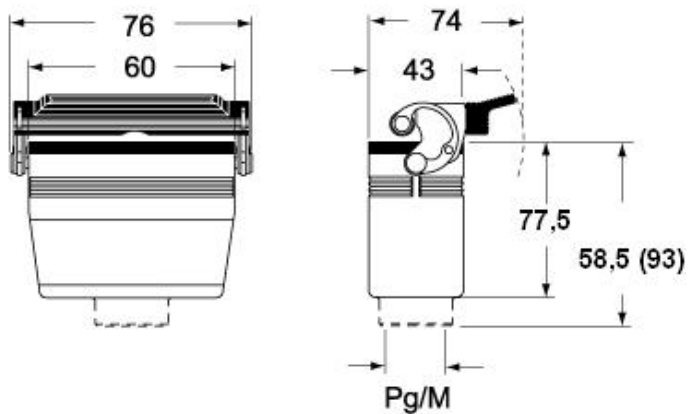

Technical data

IP degree of protection	IP66 (and IP69 DIN 40050 - 9)
--------------------------------	-------------------------------

Further technical details

Weight	155,00 g
Operating temperature range (min, max)	-40°C...+125°C

EAN13 code	8015747024228
-------------------	---------------

Packaging Information

Packaging length	160,00 mm
Packaging height	130,00 mm
Packaging width	270,00 mm
Packaging weight	1,73 kg
Packaging volume	5,62 dm ³
Packaging description	Carton box
Packaging quantity	10 Pcs
Packaging EAN code	8015747024235
Sub-packaging weight	0,87 kg
Sub-packaging description	Carton box
Sub-packaging quantity	5 Pcs
Sub-packaging EAN barcode	8015747024242

Part number

CHV 06 LG

Catalogue drawings

CHO LX CHV LX - MHO LX MHV LX

CHV LG (CAV LG), MHV LG (MAV LG) [MFV LG]

CHO L (CAO L) - MHO (MAO/MFO/MFV L) MHV L [MAV L]

Notes

Dimensions shown in mm are not binding and may be changed without notice.