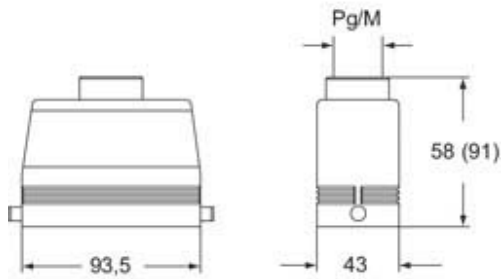

Technical data

IP degree of protection	IP66 (and IP69 DIN 40050 - 9)
--------------------------------	-------------------------------

Further technical details

Weight	200,00 g
Operating temperature range (min, max)	-40°C...+125°C

EAN13 code	8015747009584
-------------------	---------------

Packaging Information

Packaging length	220,00 mm
Packaging height	130,00 mm
Packaging width	240,00 mm
Packaging weight	2,22 kg
Packaging volume	6,86 dm ³
Packaging description	Carton box
Packaging quantity	10 Pcs
Packaging EAN code	8015747226059
Sub-packaging weight	1,11 kg
Sub-packaging description	Plastic packaging
Sub-packaging quantity	5 Pcs
Sub-packaging EAN barcode	8015747009591

Part number

CAV 16 L29

Catalogue drawings

Notes

Dimensions shown in mm are not binding and may be changed without notice.
