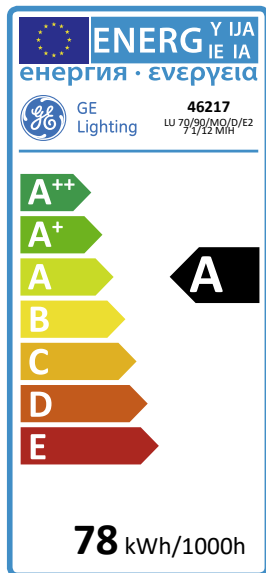

GE
Lighting

78
kWh/1000h

A
energy class

82
lumens/watt

Lucalox™ Standard Elliptical Diffuse LU 70/90/MO/D/E27 1/12 MIH 46217

Product information

From GE's invention of HPS lighting in 1965 to today's advanced sources, GE Lucalox™ High Pressure Sodium lamps have led the way in quality and innovation. GE's exclusive amalgam reservoir design works to increase life expectancy and improve lumen maintenance. With efficiencies approaching 130 lumens per watt, GE Lucalox™ Standard lamps are the most efficient light source available with acceptable colour rendering. High efficiency results in lower operating costs and thus a lower electricity bill. Most Lucalox™ lamps have an average rated life of up to 28,500 hours. Long life means lower replacement and maintenance costs.

Application areas

- Road and tunnel
- Street and pedestrian
- Commercial areas

Product data

Product Code	46217
Bulb Shape	Elliptical
Bulb Finish	Diffuse
Bulb Diameter [mm]	72
Maximum Overall Length [mm]	156
Net weight per piece [g]	68
Gross weight per piece [g]	100
Operating position	U - Universal
Mercury Content [mg]	10
Brand	General Electric (GE)
Cap/Base	E27

Performance data

Rated Lumens [lm]	6180
Weighted energy consumption [kWh/1000h]	77.79
Rated efficacy [LpW]	87
Energy efficiency class (EEC)	A
Nominal correlated colour temperature (CCT) [K]	2000
Nominal lumens [lm]	5750
Colour Rendering Index (CRI) [Ra]	25

Electrical data

Rated power [W]	70.7
Lamp Current [A]	1
Design Ambient Temperature [°C]	25
Run-up time (sec)	240
Hot restart time (sec)	60
Ballast Required	Yes
Nominal power [W]	70
Nominal lamp voltage [V]	90