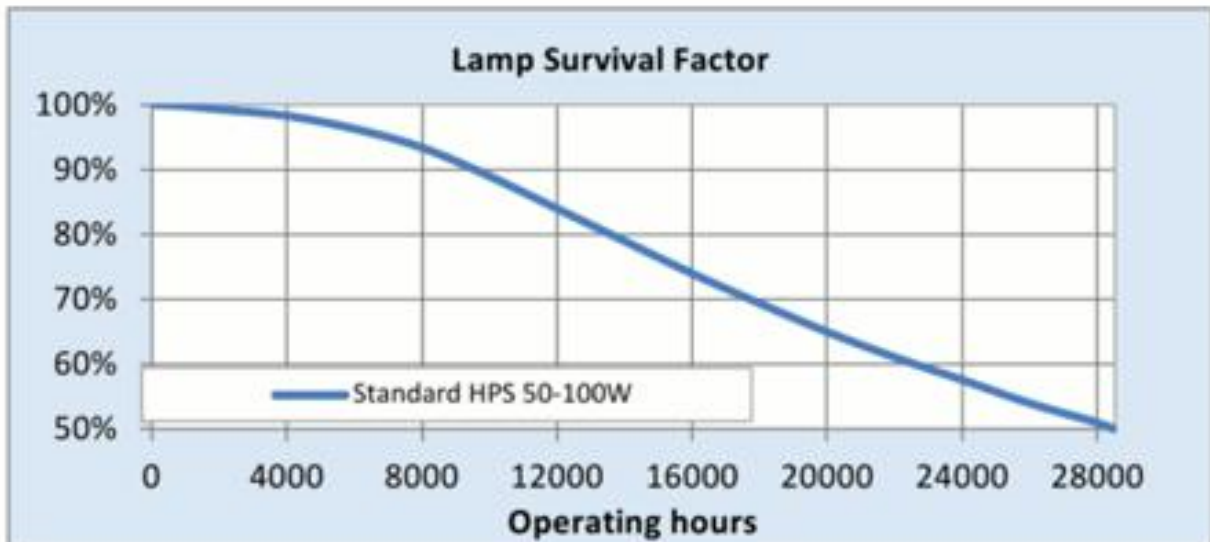

Survival data