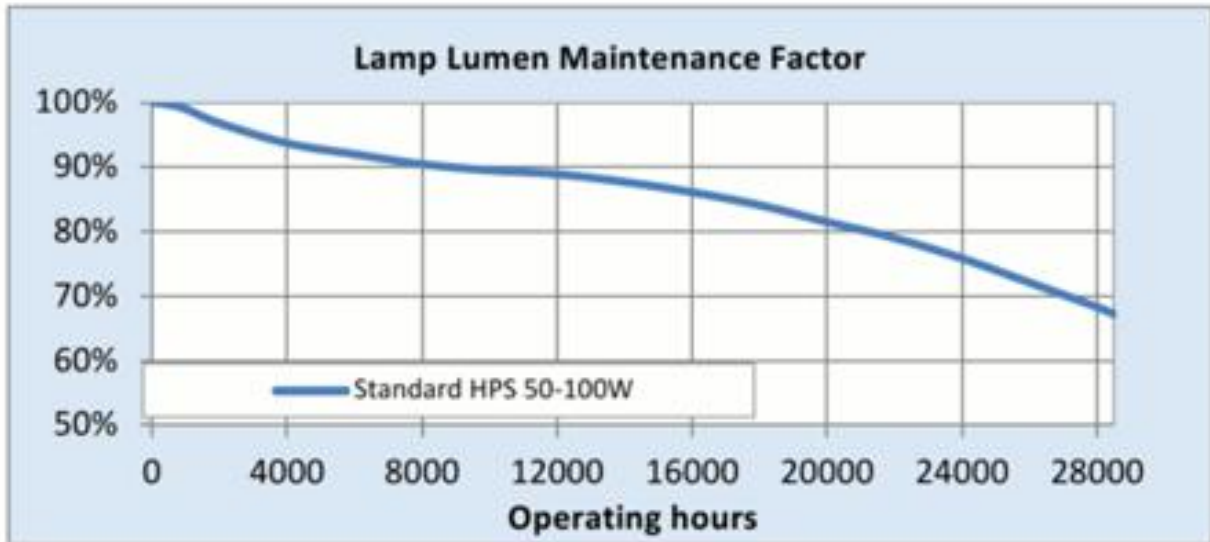

Lumen maintenance data