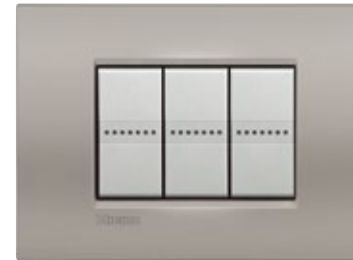

AIR ΠΛΑΙΣΙΑ

MONOCHROME / SOFT / BRUSHED / SHINY

MONOCHROME

SOFT

SAND - SB

BRUSHED