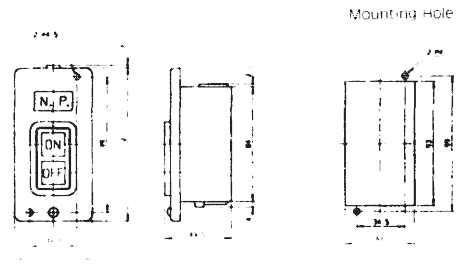

MODELS AVAILABLE

Type	Rating	Mounting Type	Screw Terminal	Material
TBSN-310	3Ø10A1.5KW	Flush Mounting	M3.5	Iron
TBSN-315	3Ø15A2.2KW	"	M4	"
TBSN-330	3Ø30 A3.7KW	"	M5	"
TBSY- 315 330	3Ø 15A2.2KW 30A3.7KW	Surface Mounting	M4	"
TBSS-3X	3Ø 15A2.2KW 30A3.7KW	"	M4	"
TBSP-315	3Ø15A2.2KW	Flush Mounting	M3.5	Plastic
TBSP-330	3Ø30A3.7KW	"	M4	"

DIMENSIONS

TBSN-310

TBSN-315

TBSN-330

TBSY-315,330

TBSS-315,330

TBSP-315

TBSP-330