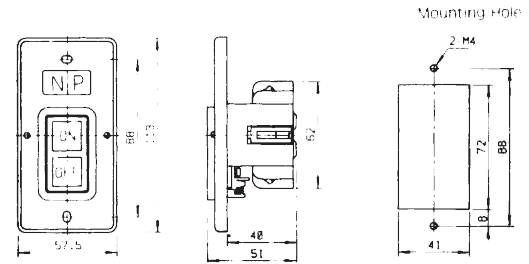

MODELS AVAILABLE

Type	Rating	Mounting Type	Screw Terminal	Material
TBSN-310	3Ø10A1.5KW	Flush Mounting	M3.5	Iron
TBSN-315	3Ø15A2.2KW	"	M4	"
TBSN-330	3Ø30 A3.7KW	"	M5	"
TBSY- 315 330	3Ø 15A2.2KW 30A3.7KW	Surface Mounting	M4	"
TBSS-3X	3Ø 15A2.2KW 30A3.7KW	"	M4	"
TBSP-315	3Ø15A2.2KW	Flush Mounting	M3.5	Plastic
TBSP-330	3Ø30A3.7KW	"	M4	"

DIMENSIONS

TBSN-310

TBSN-315

TBSN-330

TBSY-315,330

TBSS-315,330

TBSP-315

TBSP-330

PUSH BUTTON FOR MAGNETIC SWITCHES

TPB-2

TPB-3