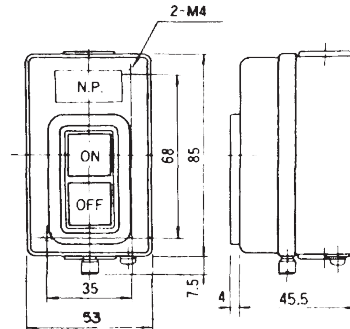

MODELS AVAILABLE

Type	Rating	Mounting Type	Screw Terminal	Material
TBSN-310	3Ø10A1.5KW	Flush Mounting	M3.5	Iron
TBSN-315	3Ø15A2.2KW	"	M4	"
TBSN-330	3Ø30 A3.7KW	"	M5	"
TBSY- 315 330	3Ø 15A2.2KW 30A3.7KW	Surface Mounting	M4	"
TBSS-3X	3Ø 15A2.2KW 30A3.7KW	"	M4	"
TBSP-315	3Ø15A2.2KW	Flush Mounting	M3.5	Plastic
TBSP-330	3Ø30A3.7KW	"	M4	"

DIMENSIONS

TBSN-310

TBSN-315

TBSN-330

TBSY-315,330

TBSS-315,330

TBSP-315

TBSP-330