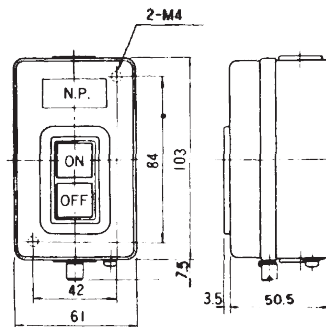

MODELS AVAILABLE

Type	Rating	Mounting Type	Screw Terminal	Material
TBSN-310	3Ø10A1.5KW	Flush Mounting	M3.5	Iron
TBSN-315	3Ø15A2.2KW	"	M4	"
TBSN-330	3Ø30 A3.7KW	"	M5	"
TBSY- 315 330	3Ø 15A2.2KW 30A3.7KW	Surface Mounting	M4	"
TBSS-3X	3Ø 15A2.2KW 30A3.7KW	"	M4	"
TBSP-315	3Ø15A2.2KW	Flush Mounting	M3.5	Plastic
TBSP-330	3Ø30A3.7KW	"	M4	"

DIMENSIONS

TBSN-310

TBSN-315

TBSN-330

TBSY-315,330

TBSS-315,330

TBSP-315

TBSP-330

PUSH BUTTON FOR MAGNETIC SWITCHES

TPB-2

TPB-3