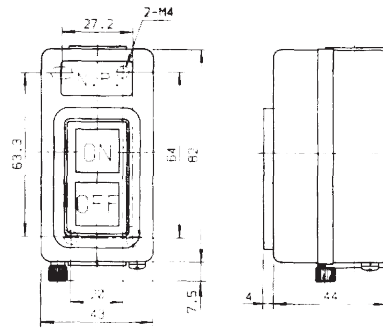

MODELS AVAILABLE

Type	Rating	Mounting Type	Screw Terminal	Material
TBSN-310	3Ø10A1.5KW	Flush Mounting	M3.5	Iron
TBSN-315	3Ø15A2.2KW	"	M4	"
TBSN-330	3Ø30 A3.7KW	"	M5	"
TBSY- 315 330	3Ø 15A2.2KW 30A3.7KW	Surface Mounting	M4	"
TBSS-3X	3Ø 15A2.2KW 30A3.7KW	"	M4	"
TBSP-315	3Ø15A2.2KW	Flush Mounting	M3.5	Plastic
TBSP-330	3Ø30A3.7KW	"	M4	"

DIMENSIONS

TBSN-310

TBSN-315

TBSN-330

TBSY-315,330

TBSS-315,330

TBSP-315

TBSP-330