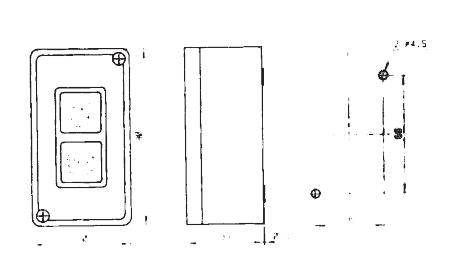

PUSH BUTTON FOR MAGNETIC SWITCHES

TPB-2