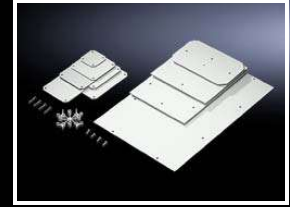

Technical details:

Available on the Internet

with knockouts

Width mm			130	180	254	Page
Height mm			94	110	180	
Depth mm			57	90	111	
Model No.			9508.050	9514.050	9521.050	
Cover	Grey	Packs of	4 pc(s).	2 pc(s).	1 pc(s).	
No. of metric knockouts			10 x M16/M20	16 x M20 2 x M20/M25 2 x M32/M40	24 x M20 4 x M25/M32 4 x M32/M40	
Accessories						
Mounting plate		8 pc(s).	–	–	9549.000	27
Wall mounting brackets		1 pack(s)	9583.000	9583.000	9583.000	27

Polycarbonate enclosures PK

Accessories

Mounting plate

For individual interior installation

Material:

- 2.5 mm melamine phenol-coated laminated paper

Colour:

- RAL 7035

Supply includes:

- Mounting plate
- Self-tapping assembly screws

For enclosure	Width mm	Height mm	Packs of	Model No.
9517.000/.100, 9518.000/.100, 9519.000/.100	150	150	10 pc(s).	9548.000
9520.000/.100, 9521.000/.100, 9521.050, 9522.000/.100	220	150	8 pc(s).	9549.000
9523.000/.100, 9524.000/.100	331	220	4 pc(s).	9550.000