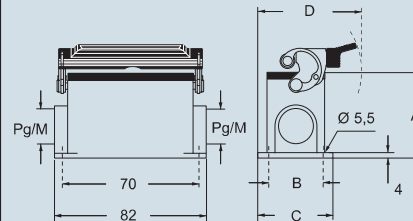

insert centre distance:  
44 x 27 mm

surface mounting housings with single lever

angled surface mounting housings with single lever

description	part No.	entry Pg	part No.	entry M	part No.	entry M
with lever	CHP 06 L	16	MHP 06 L20	20		
with lever	CHP 06 L2	16 x 2	MHP 06 L220	20 x 2		
with lever, high construction	CAP 06 L	21	MAP 06 L32	32		
with lever, high construction	CAP 06 L2	21 x 2	MAP 06 L232	32 x 2		
with lever, high construction	CAP 06 L29	29	MAP 06 L40	40		
with lever, high construction	CAP 06 L229	29 x 2	MAP 06 L240	40 x 2		
with lever and cover	CHP 06 LS	16	MHP 06 LS20	20		
with lever and cover	CHP 06 LS2	16 x 2	MHP 06 LS220	20 x 2		
with lever and cover, high construction	CAP 06 LS	21	MAP 06 LS32	32		
with lever and cover, high construction	CAP 06 LS2	21 x 2	MAP 06 LS232	32 x 2		
with lever and cover, high construction	CAP 06 LS29	29	MAP 06 LS40	40		
with lever and cover, high construction	CAP 06 LS229	29 x 2	MAP 06 LS240	40 x 2		
with lever, cable gland entry, closed bulkhead *					MAV 06LG25-F	M25

\* - be used only with a complete cable gland (to be purchased separately)  
- versions with M32, Pg 21 or Pg 29 entry on request

dimensions in mm

CHP L - CAP L and MHP L - MAP L

CHP LS - CAP LS and MHP LS - MAP LS

type	A	B	C	D
CHP L / MHP L	53	40	52	73,5
CAP L / MAP L	74	45	57	82
CHP LS / MHP LS	53	40	52	97
CAP LS / MAP LS	74	45	57	97

dimensions in mm

MAV 06LG25-F

**NB:**  
The enclosures ensure IP66 protection (or IP65 for hinged cover versions) rating when mated and locked with the closing levers.  
The cover (CS, CP) only ensures mechanical protection, but does not ensure IP65 protection rating.

**CALUS** Type 4/4X/12

dimensions shown are not binding and may be changed without notice

C-TYPE - size 44,27