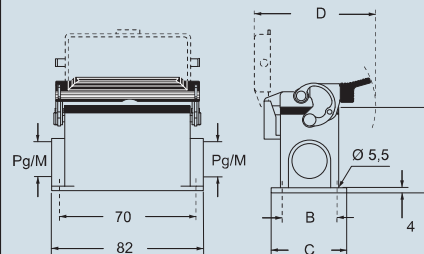

insert centre distance:  
44 x 27 mm

surface mounting housings with single lever

angled surface mounting housings with single lever

description	part No.	entry Pg	part No.	entry M	part No.	entry M
with lever	CHP 06 L	16	MHP 06 L20	20		
with lever	CHP 06 L2	16 x 2	MHP 06 L220	20 x 2		
with lever, high construction	CAP 06 L	21	MAP 06 L32	32		
with lever, high construction	CAP 06 L2	21 x 2	MAP 06 L232	32 x 2		
with lever, high construction	CAP 06 L29	29	MAP 06 L40	40		
with lever, high construction	CAP 06 L229	29 x 2	MAP 06 L240	40 x 2		
with lever and cover	CHP 06 LS	16	MHP 06 LS20	20		
with lever and cover	CHP 06 LS2	16 x 2	MHP 06 LS220	20 x 2		
with lever and cover, high construction	CAP 06 LS	21	MAP 06 LS32	32		
with lever and cover, high construction	CAP 06 LS2	21 x 2	MAP 06 LS232	32 x 2		
with lever and cover, high construction	CAP 06 LS29	29	MAP 06 LS40	40		
with lever and cover, high construction	CAP 06 LS229	29 x 2	MAP 06 LS240	40 x 2		
with lever, cable gland entry, closed bulkhead *					MAV 06LG25-F	M25

\* - be used only with a complete cable gland (to be purchased separately)  
- versions with M32, Pg 21 or Pg 29 entry on request

dimensions in mm

CHP L - CAP L and MHP L - MAP L

CHP LS - CAP LS and MHP LS - MAP LS

type	A	B	C	D
CHP L / MHP L	53	40	52	73,5
CAP L / MAP L	74	45	57	82
CHP LS / MHP LS	53	40	52	97
CAP LS / MAP LS	74	45	57	97

dimensions in mm

MAV 06LG25-F

**NB:**  
The enclosures ensure IP66 protection (or IP65 for hinged cover versions) rating when mated and locked with the closing levers.  
The cover (CS, CP) only ensures mechanical protection, but does not ensure IP65 protection rating.

**CALUS** Type 4/4X/12

dimensions shown are not binding and may be changed without notice

C-TYPE - size 44,27