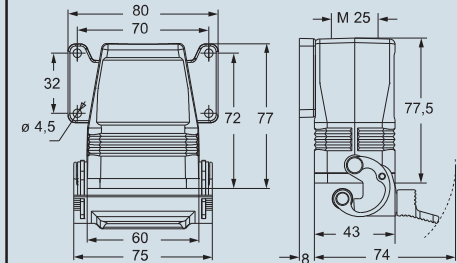

insert centre distance:  
44 x 27 mm

surface mounting housings with single lever

angled surface mounting housings with single lever

description	part No.	entry Pg	part No.	entry M	part No.	entry M
with lever	CHP 06 L	16	MHP 06 L20	20		
with lever	CHP 06 L2	16 x 2	MHP 06 L220	20 x 2		
with lever, high construction	CAP 06 L	21	MAP 06 L32	32		
with lever, high construction	CAP 06 L2	21 x 2	MAP 06 L232	32 x 2		
with lever, high construction	CAP 06 L29	29	MAP 06 L40	40		
with lever, high construction	CAP 06 L229	29 x 2	MAP 06 L240	40 x 2		
with lever and cover	CHP 06 LS	16	MHP 06 LS20	20		
with lever and cover	CHP 06 LS2	16 x 2	MHP 06 LS220	20 x 2		
with lever and cover, high construction	CAP 06 LS	21	MAP 06 LS32	32		
with lever and cover, high construction	CAP 06 LS2	21 x 2	MAP 06 LS232	32 x 2		
with lever and cover, high construction	CAP 06 LS29	29	MAP 06 LS40	40		
with lever and cover, high construction	CAP 06 LS229	29 x 2	MAP 06 LS240	40 x 2		
with lever, cable gland entry, closed bulkhead *					MAV 06LG25-F	M25

\* - be used only with a complete cable gland (to be purchased separately)  
- versions with M32, Pg 21 or Pg 29 entry on request

dimensions in mm

CHP L - CAP L and MHP L - MAP L

CHP LS - CAP LS and MHP LS - MAP LS

type	A	B	C	D
CHP L / MHP L	53	40	52	73,5
CAP L / MAP L	74	45	57	82
CHP LS / MHP LS	53	40	52	97
CAP LS / MAP LS	74	45	57	97

dimensions in mm

MAV 06LG25-F

**NB:**  
The enclosures ensure IP66 protection (or IP65 for hinged cover versions) rating when mated and locked with the closing levers.  
The cover (CS, CP) only ensures mechanical protection, but does not ensure IP65 protection rating.

**CALUS** Type 4/4X/12

dimensions shown are not binding and may be changed without notice

C-TYPE - size 44,27