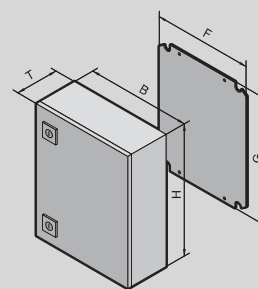

Approvals:

- UL
- CSA
- TÜV
- Germanischer Lloyd
- Russian Maritime Register of Shipping
- Lloyds Register of Shipping
- Bureau Veritas
- VDE

Technical details:

Available on the Internet

Width (B) mm	Packs of	200	200	300	300	300	380	Page
Height (H) mm		300	300	300	300	400	300	
Depth (T) mm		120	155	155	210	210	155	
Mounting plate width (F) mm		162	162	254	254	254	334	
Mounting plate height (G) mm		275	275	275	275	375	275	
Material thickness - enclosure mm		1.25	1.25	1.38	1.38	1.38	1.38	
Material thickness - door mm		1.5	1.5	1.5	1.5	1.5	1.5	
Mounting plate thickness mm		2.0	2.0	2.5	2.0	2.0	2.0	
Model No.	1 pc(s).	1032.500	1035.500	1036.500	1033.500	1034.500	1030.500	
Weight kg		4.0	4.5	6.1	7.0	8.8	7.4	
Protection category IP to IEC 60 529		IP 55	IP 55	IP 66	IP 66	IP 66	IP 66	
Protection category NEMA		NEMA 12	NEMA 12	NEMA 4	NEMA 4	NEMA 4	NEMA 4	
Product-specific scope of supply								
Door(s)		1	1	1	1	1	1	
Door hinged on the right, may be swapped to the left		-	-	■	■	■	■	
Gland plate, size		1	1	-	-	-	3	
Gland plates, qty.		1	1	1	1	1	1	
Cam lock		1	1	1	1	1	1	
Accessories								
Gland plates		from page	from page	from page	from page	from page	from page	653
Rails for interior installation	4 pc(s).	-	-	-	2383.210	2383.210	-	605
Wall mounting bracket	4 pc(s).	2508.100	2508.100	2508.100	2508.100	2508.100	2508.100	587
Baying kit	1 set(s)	1199.100	1199.100	1199.100	1199.100	1199.100	1199.100	548
Door stay	5 pc(s).	-	-	2519.000	2519.000	2519.000	2519.000	578
180° hinges	2 pc(s).	2449.000	2449.000	2449.000	2449.000	2449.000	2449.000	574
Earth straps		see page	see page	see page	see page	see page	see page	644
LED system light	1 pc(s).	4140.810	4140.810	4140.810	4140.810	see page	see page	637
Plastic wiring plan pocket		from page	from page	from page	from page	from page	from page	577
Dust guard trim	1 pc(s).	2426.500	2426.500	2426.500	2426.500	2426.500	2426.500	581
Lock systems		from page	from page	from page	from page	from page	from page	560